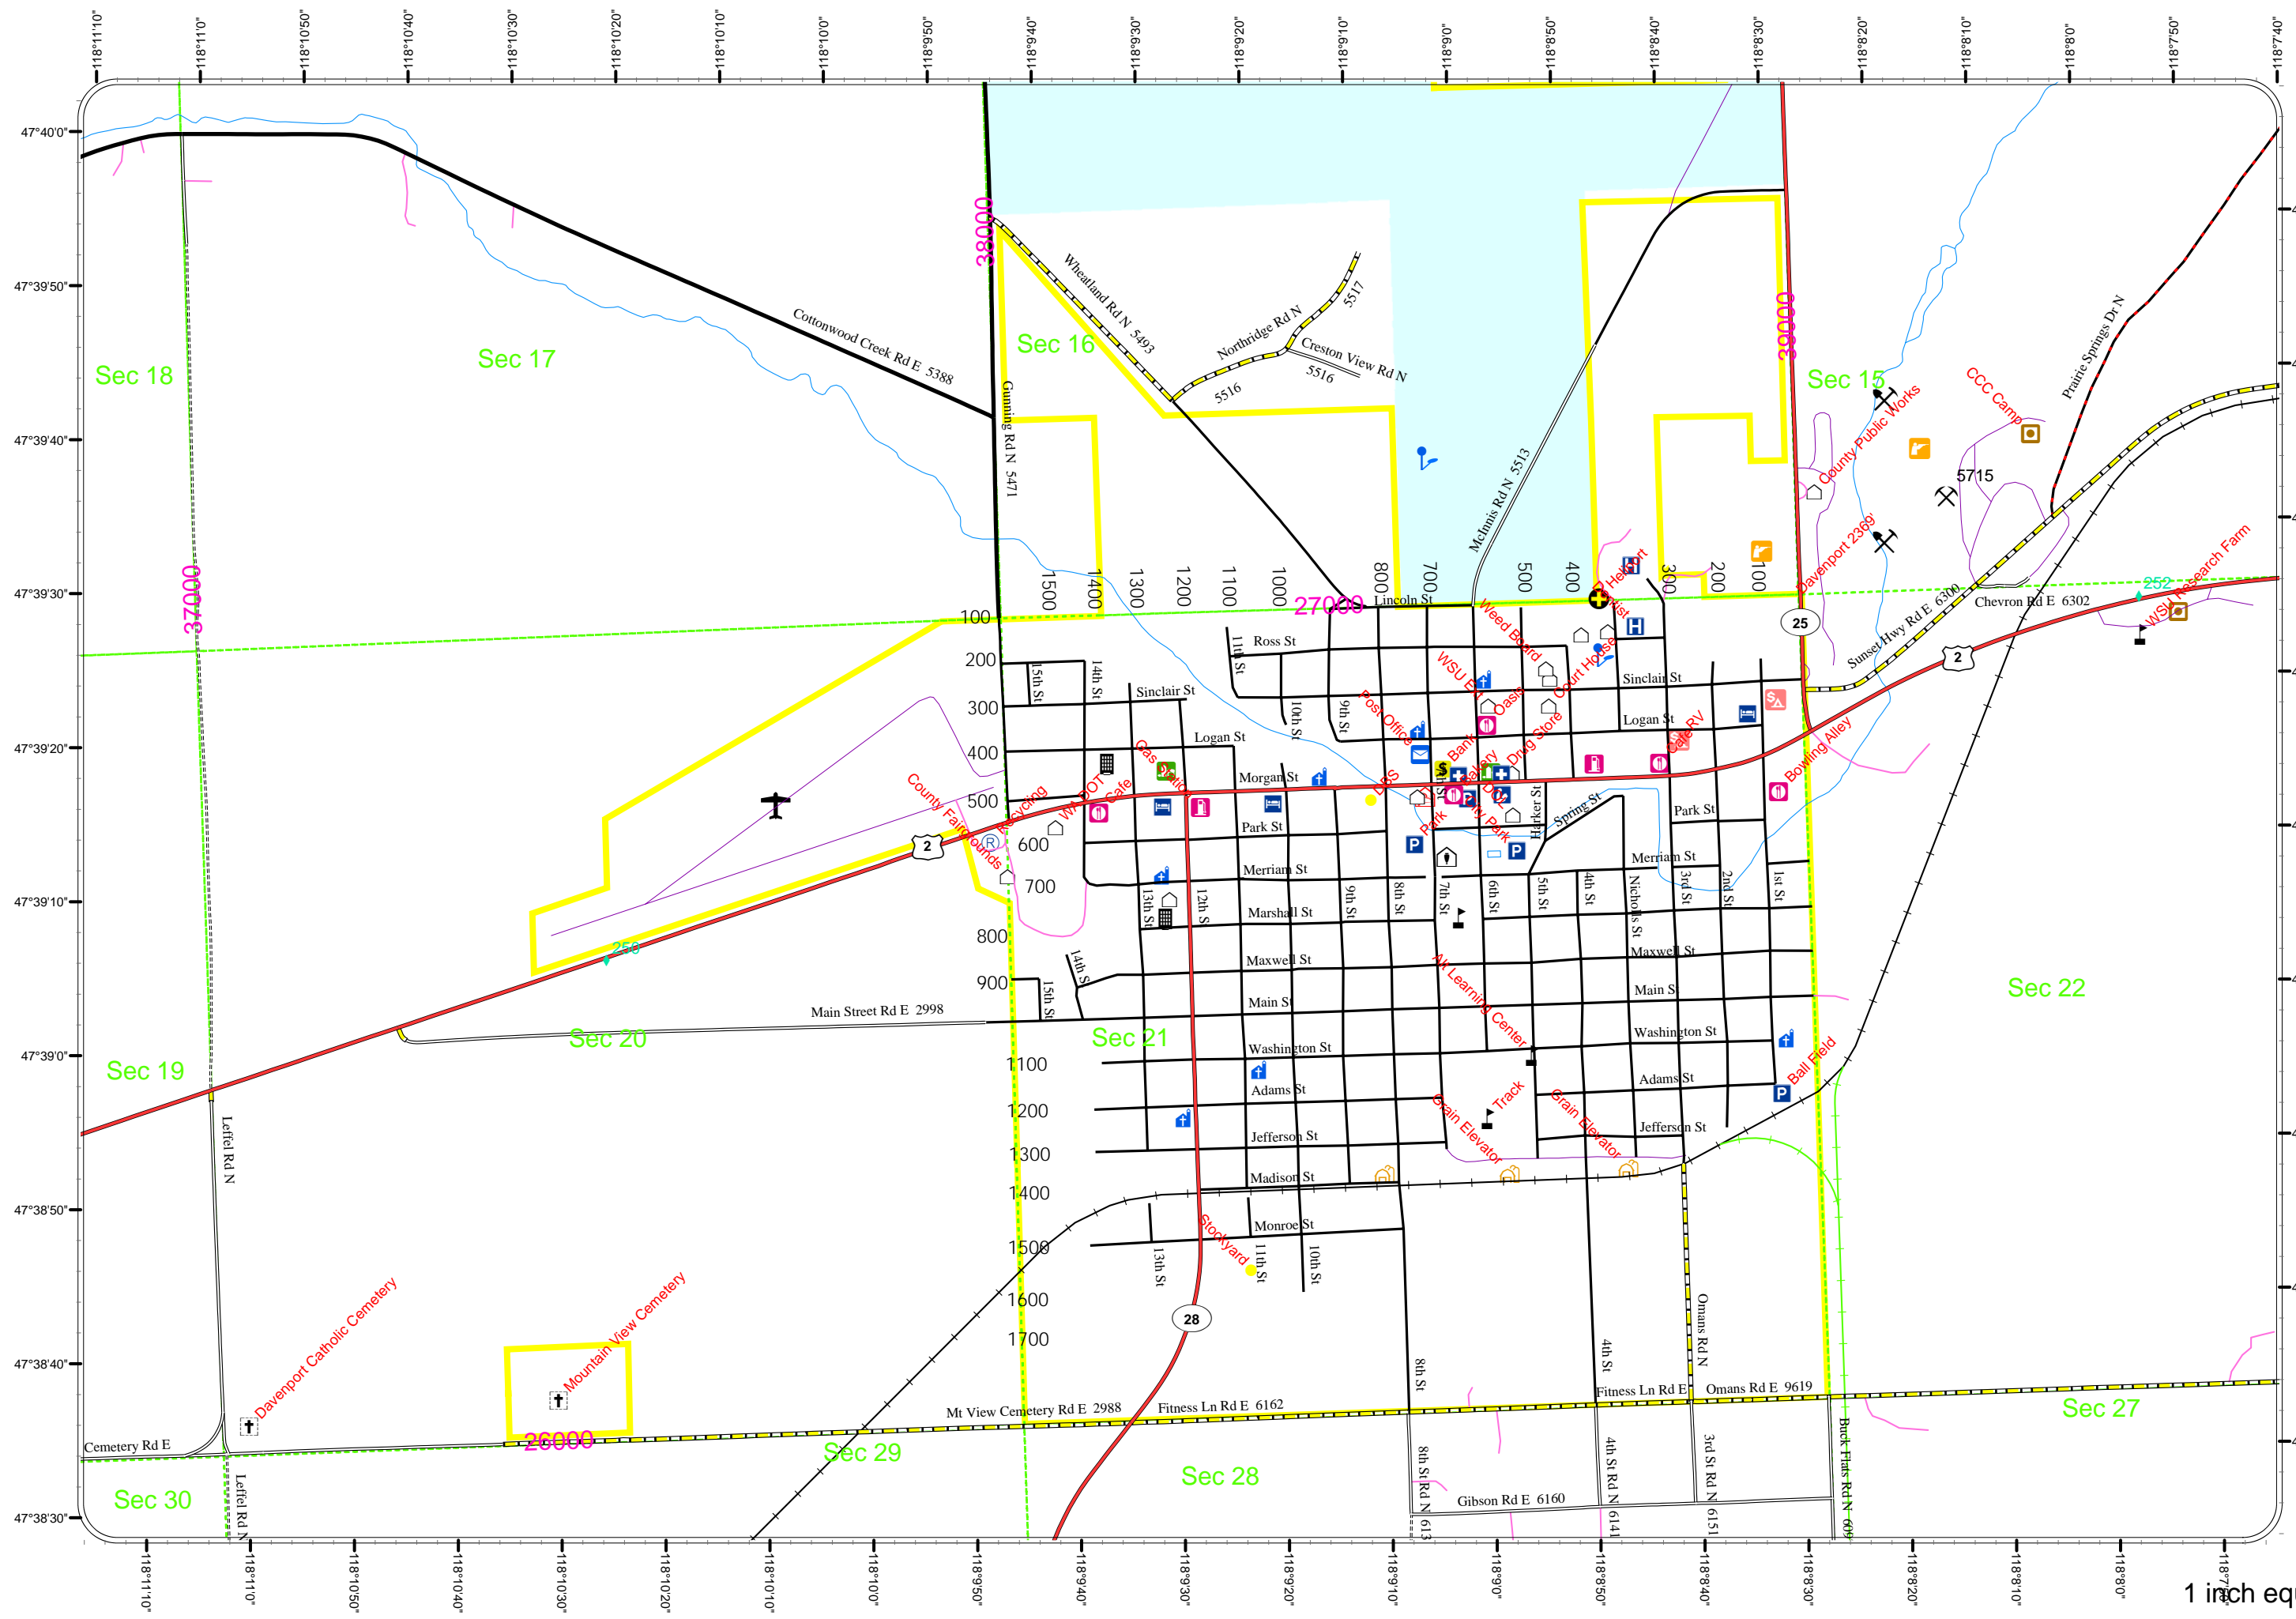

15 Davenport

Lincoln County
Washington

May 03, 2005

1:12,000
1 inch equals 1,000 feet